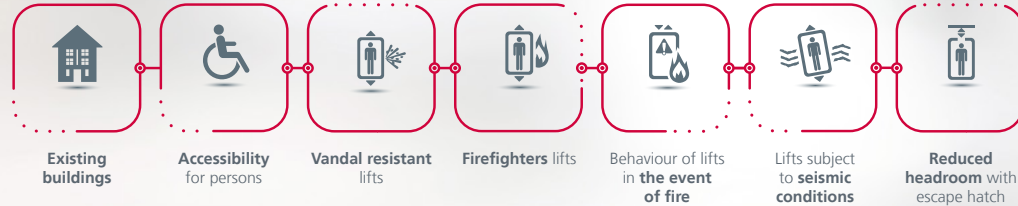

Innovative

adaptable

Robust and energy-efficient, making it ideal for new buildings

If your project requires a **robust and adaptable** design, then **MpGO!evolution** is your best option. Especially recommended for new, highly transited buildings, such as shopping centres and train stations, its high level of **energy efficiency** also makes it a great option for residential buildings.

Adapts to all kinds of shafts and maximises performance

The fact that it can be adapted to all kinds of shafts and customer requirements means it offers an optimal solution for any project.

Your lift on your smartphone thanks to cutting-edge technology

This means new features and benefits involving greater control, safety and efficiency.

Safety in Real Time

The fact that the lift is connected to a service centre means **its status can be monitored automatically in real time.**