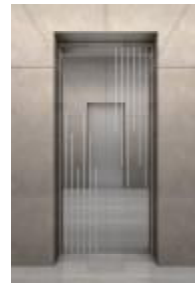

U-D011
镜面蚀刻
Etched mirror stainless steel