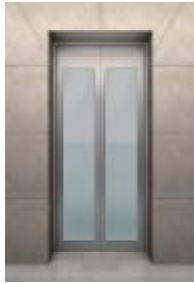

U-D001
有框玻璃门
Framed glass door