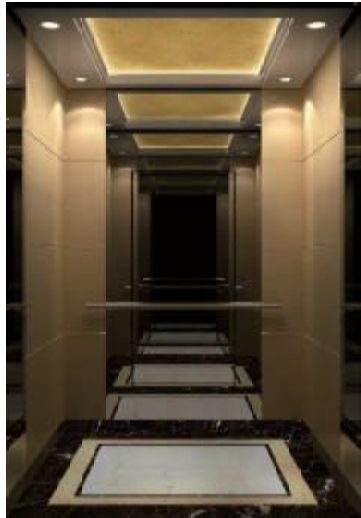

U-CR074

吊顶：烤漆钢板+金箔+LED筒灯
后壁：蜂窝大理石+镜面不锈钢镀黑钛
侧壁：蜂窝大理石+镜面不锈钢镀黑钛
扶手：镜面不锈钢圆管
踢脚线：大理石
地坪：大理石
推荐前壁：镜面不锈钢镀黑钛

Ceiling: Painted steel + Gold foil + LED downlights
Rear Wall: Honeycomb marble + Black titanium mirror st. st.
Side wall: Honeycomb marble + Black titanium mirror st. st.
Handrail: Mirror st. st. circular tube
Skirting: Marble
Floor: Marble
Recommended Front Wall: Black titanium mirror st. st.