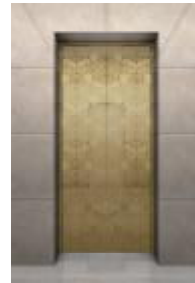

U-D007
镜面蚀刻镀钛金
Titanium etched mirror stainless steel