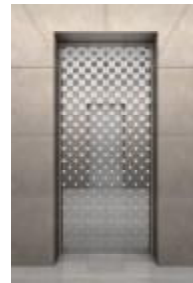

U-D012
镜面蚀刻
Etched mirror stainless steel