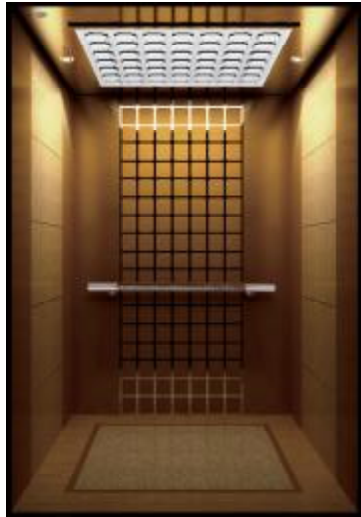

U-CR033

吊顶：和纹不锈钢镀古铜色+亚克力+LED筒灯
后壁：镜面不锈钢蚀刻喷金沙+和纹不锈钢镀古铜
侧壁：和纹不锈钢镀古铜色+大理石蜂窝铝板+和纹不锈钢镀古铜嵌条
扶手：红古铜+镜光
地坪：大理石
推荐前壁：和纹不锈钢镀古铜色

Ceiling: Bronze Irregularly-lined Stainless Steel + Acrylic + LED Down Light
Rear Wall: Golden Sprayed Mirror Stainless Steel + Irregularly-lined Bronze
Side Walls: Bronze Irregularly-lined Stainless Steel + Marble Aluminum Honeycomb panel + Irregularly-lined Stainless Steel Bronze Strip
Handrail: Red Bronze + Mirror Stainless Steel