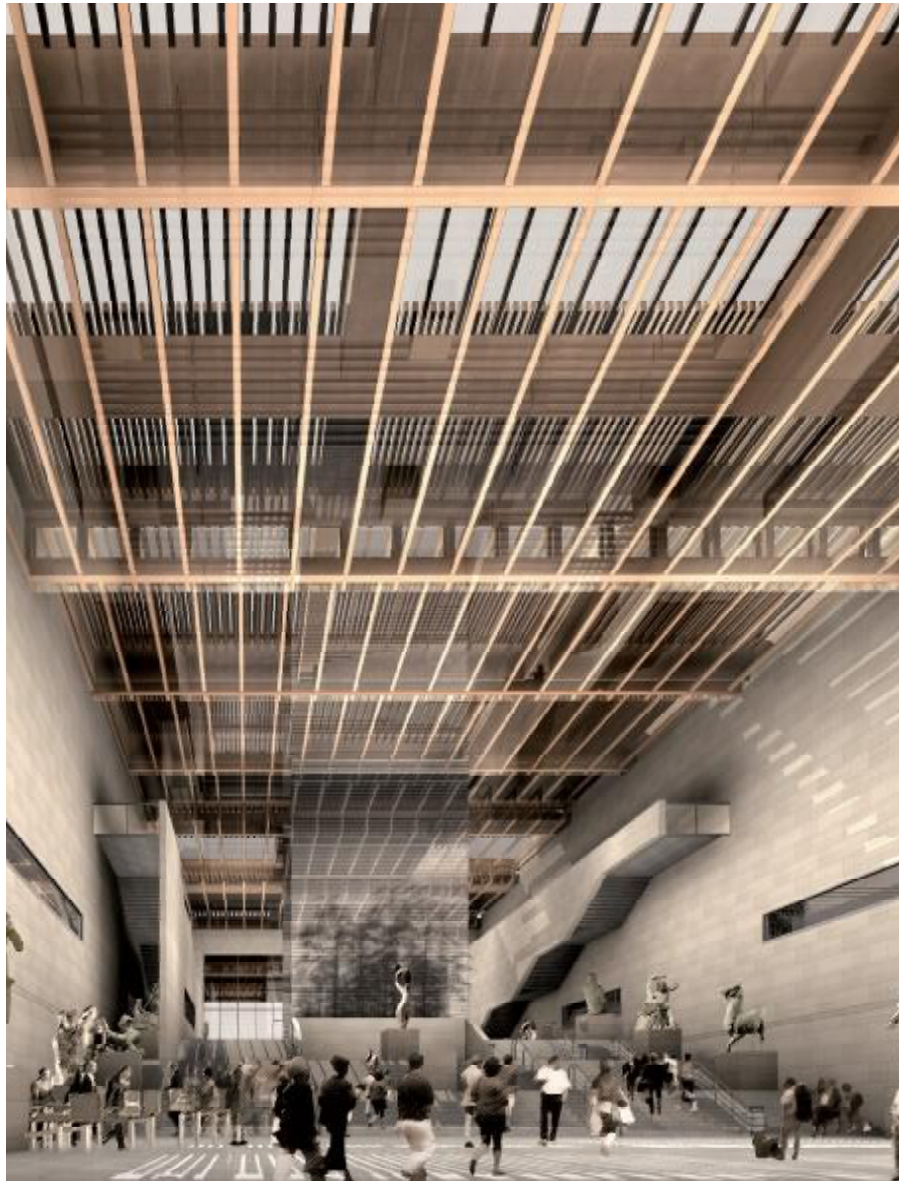

U-CR132

吊顶: 喷粉钢板+吸顶灯具
后壁: 防火木饰面+ 镜面不锈钢+金属型材
侧壁: 防火木饰面+金属型材
扶手: 圈拉丝不锈钢
地坪: PVC
推荐前壁: 发纹不锈钢

Ceiling: Painting Steel + Lighting
Rear Wall: Fire Rated Wood Veneer + Mirror st. steel + Shapo
Side Walls: Fire Rated Wood Veneer + Shapo
Handrail: Brushed st. steel
Floor: PVC
Recommended Front Walls: Hairline st. steel

注: 轿厢装饰不包含轿门、操纵箱和召唤盒。墙纸图案以实际选购为准, 效果图仅供参考。