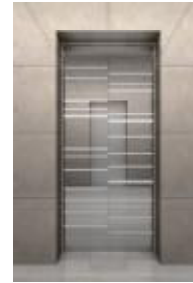

U-D013
镜面蚀刻
Etched mirror stainless steel