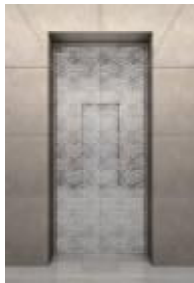

U-D009
镜面蚀刻
Etched mirror stainless steel