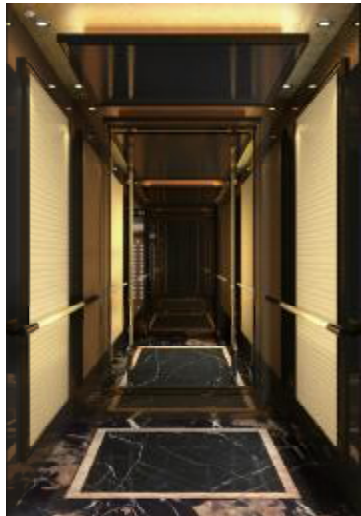

U-CR120-1

吊顶: 喷粉钢板贴金箔+镜面不锈钢镀玫瑰金边框+和纹不锈钢镀玫瑰金+LED射灯+LED柔性灯带
后壁: 镜面不锈钢镀玫瑰金+镜面不锈钢镀玫瑰金边框+车边玻璃镜
侧壁: 镜面不锈钢镀玫瑰金+镜面不锈钢镀玫瑰金边框+皮革硬包
扶手: 镜面不锈钢镀玫瑰金+石材
地面: 大理石

Ceiling: Painting steel with goldfoil+ rose-gold mirror st.st. frame+LED down light
Rear wall: Rose-gold mirror st.st + rose-gold mirror st.st strip+mirror
Side walls: Rose-gold mirror st.st + rose-gold mirror st.st strip +Leather
Floor: marble