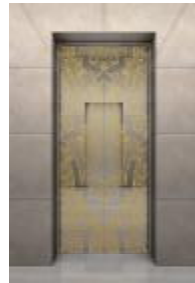

U-D006
镜面蚀刻喷金沙
Etched mirror stainless steel
spraying gold sand