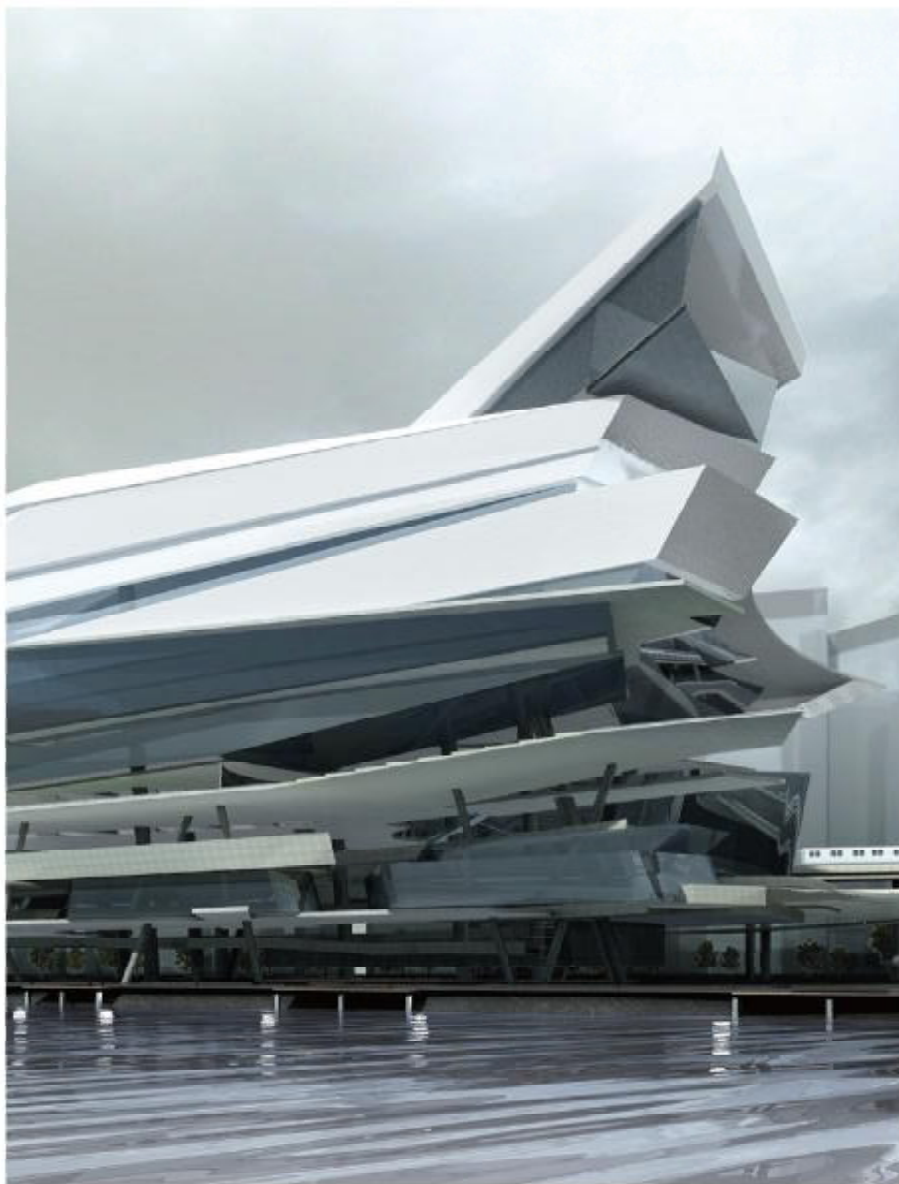

U-CR918

上下道：镜面不锈钢蚀面
吊顶：镜面不锈钢+亚克力+LED筒灯
轿壁：镜面不锈钢+夹胶玻璃（外饰镜面不锈钢）
前壁：镜面不锈钢
扶手：镜面不锈钢圆管落地扶手
地厅：PVC

Cabin cover: Etched mirror stainless steel
Ceiling: Mirror stainless steel frame + acrylic + LED down light
Cabin wall: Mirror stainless steel + laminated glass/mirror stainless steel coated)
Front wall: Mirror stainless steel
Handrail: Grounded mirror stainless steel tube
Floor: PVC

注：轿壁玻璃为夹胶玻璃，落地扶手为圆管，扶手直径为60mm。