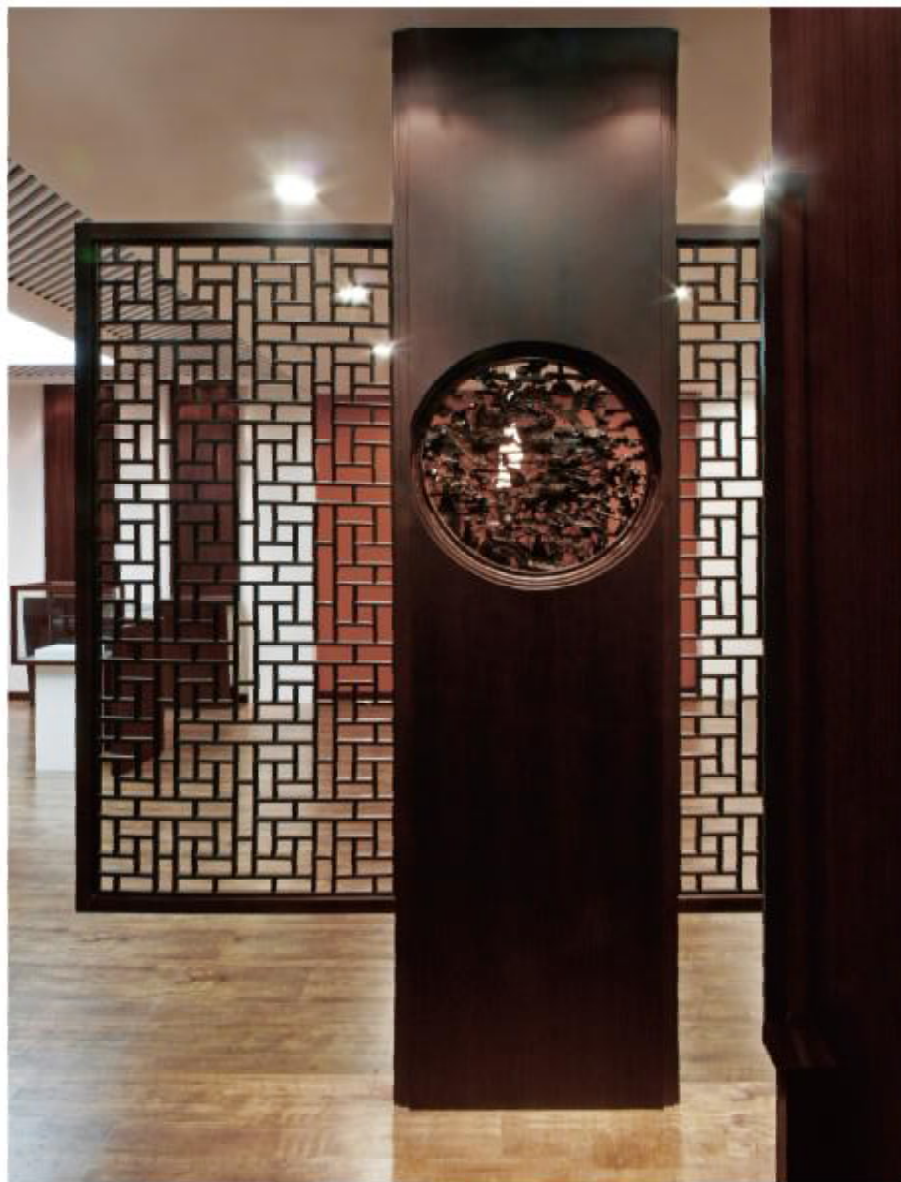

U-CR106

吊顶：喷粉钢板+镜面板古铜装饰条+金箔+射灯灯
后壁：木质装饰板+实木造型框+美容镜
侧壁：木质装饰板+镜面板古铜装饰条
地脚：大理石

Ceiling: Painted Steel+ bronze mirror strip+ gold foil+ hidden light
Rear wall: Grained panel+ wooden frame+ mirror
Side walls: Grained panel+ bronze mirror strip
Floor: Marble

注：轿厢地板不含台阶，轿厢轿门后设置，高低落差由客户自理，此图仅供参考。