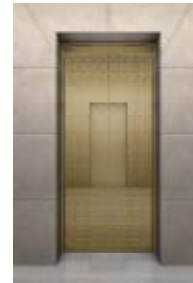

U-D017
镜面蚀刻镀钛金
Titanium etched mirror stainless steel