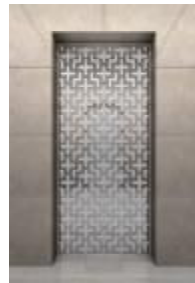

U-D010
镜面蚀刻
Etched mirror stainless steel